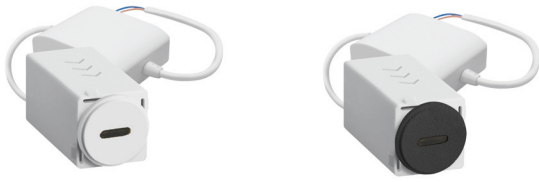

Datasheet

Excel Life™

USB Charger Mechanism Type C

CAT. NO. EMUSB1CWE, EMUSB1CUG, EMUSB1CBL

EMUSB1CWE

EMUSB1CBL

Cat. No.	EMUSB1CWE	EMUSB1CUG	EMUSB1CBL
Colour	White (WE)	Urban Grey (UG)	Black (BL)
Description	Excel Life™ USB Charger Mechanism Single Type C		
Nominal Input Voltage	230-240 V a.c. 50 Hz		
Nominal Input Current	250 mA		
Stand-by Power Consumption	< 0.1 W		
Nominal Output Voltage	5V d.c. 3A / 9V d.c. 3A / 12V d.c. 3A / 15V d.c. 3A / 20V d.c. 3A		
Nominal Output Power	60 W		
Energy Efficiency	Level VI, ≥ 84% measured at USB socket output side		
Protection Class	Class II		
Overload Protection (on output)	3.4 A ± 0.2 A		
Surge Protection	4,500 A, 150 joules		
Operating Temperature	5°C to 40°C		
Dimensions (W x H x D)	21 x 21 x 35 mm		
Safety Standard	AS/NZS 60950-1, AS/NZS 4665, AS/NZS 3100		

Excel Life™ USB Charger Mechanism Type C

CAT. NO. **EMUSB1CWE, EMUSB1CUG, EMUSB1CBL**

FEATURES

- USB charger Power Delivery: 60W
- 1 x Type C USB port for latest devices and future releases.
- Capable of charging laptops and gaming consoles, smartphones and tablets at full speed.
- Charging module installed in wall cavity.
- To be installed in Excel Life switch plates or powerpoints with an extra mechanism hole.
- Suitable for all commercial and residential installations such as kitchens and bedside tables.
- Overload protection on output (USB circuit).
- Low standby power consumption: < 0.1W
- Indoor use only.

Single product		
Cat. No.	Barcode	Dimensions (W x H x D)
EMUSB1CWE	9321001469858	101 x 101 x 54 mm
EMUSB1CUG	9321001462125	
EMUSB1CBL	9321001462118	

Outer box (QTY 12)		
Cat. No.	Barcode	Dimensions (W x H x D)
EMUSB1CWE	9321001469964	200 x 200 x 83 mm
EMUSB1CUG	9321001462187	
EMUSB1CBL	9321001462170	