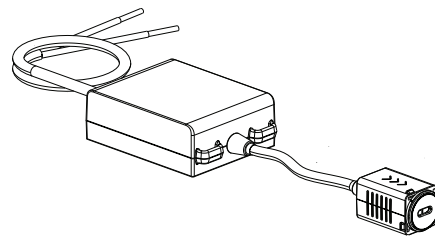

Datasheet

Excel Life™

USB Charger Mechanism Type C

CAT. NO. EMUSB1CWE, EMUSB1CUG, EMUSB1CBL

EMUSB1CWE

EMUSB1CBL

Cat. No.	EMUSB1CWE	EMUSB1CUG	EMUSB1CBL
Colour	White (WE)	Urban Grey (UG)	Black (BL)
Description	Excel Life™ USB Charger Mechanism Single Type C		
Nominal Input Voltage	230-240 V a.c. 50 Hz		
Nominal Input Current	250 mA		
Stand-by Power Consumption	< 0.1 W		
Nominal Output Voltage	5V d.c. 3A / 9V d.c. 3A / 12V d.c. 3A / 15V d.c. 3A / 20V d.c. 3A		
Nominal Output Power	60 W		
Energy Efficiency	Level VI, ≥ 84% measured at USB socket output side		
Protection Class	Class II		
Overload Protection (on output)	3.4 A ± 0.2 A		
Surge Protection	4,500 A, 150 joules		
Operating Temperature	5°C to 40°C		
Dimensions (W x H x D)	21 x 21 x 35 mm		
Safety Standard	AS/NZS 60950-1, AS/NZS 4665, AS/NZS 3100		

Excel Life™ USB Charger Mechanism Type C

CAT. NO. **EMUSB1CWE, EMUSB1CUG, EMUSB1CBL**

FEATURES

- USB charger Power Delivery: 60W
- 1 x Type C USB port for latest devices and future releases.
- Capable of charging laptops and gaming consoles, smartphones and tablets at full speed.
- Charging module installed in wall cavity.
- To be installed in Excel Life switch plates or powerpoints with an extra mechanism hole.
- Suitable for all commercial and residential installations such as kitchens and bedside tables.
- Overload protection on output (USB circuit).
- Low standby power consumption: < 0.1W
- Indoor use only.

Single product		
Cat. No.	Barcode	Dimensions (W x H x D)
EMUSB1CWE	9321001469858	101 x 101 x 54 mm
EMUSB1CUG	9321001462125	
EMUSB1CBL	9321001462118	

Outer box (QTY 12)		
Cat. No.	Barcode	Dimensions (W x H x D)
EMUSB1CWE	9321001469964	200 x 200 x 83 mm
EMUSB1CUG	9321001462187	
EMUSB1CBL	9321001462170	